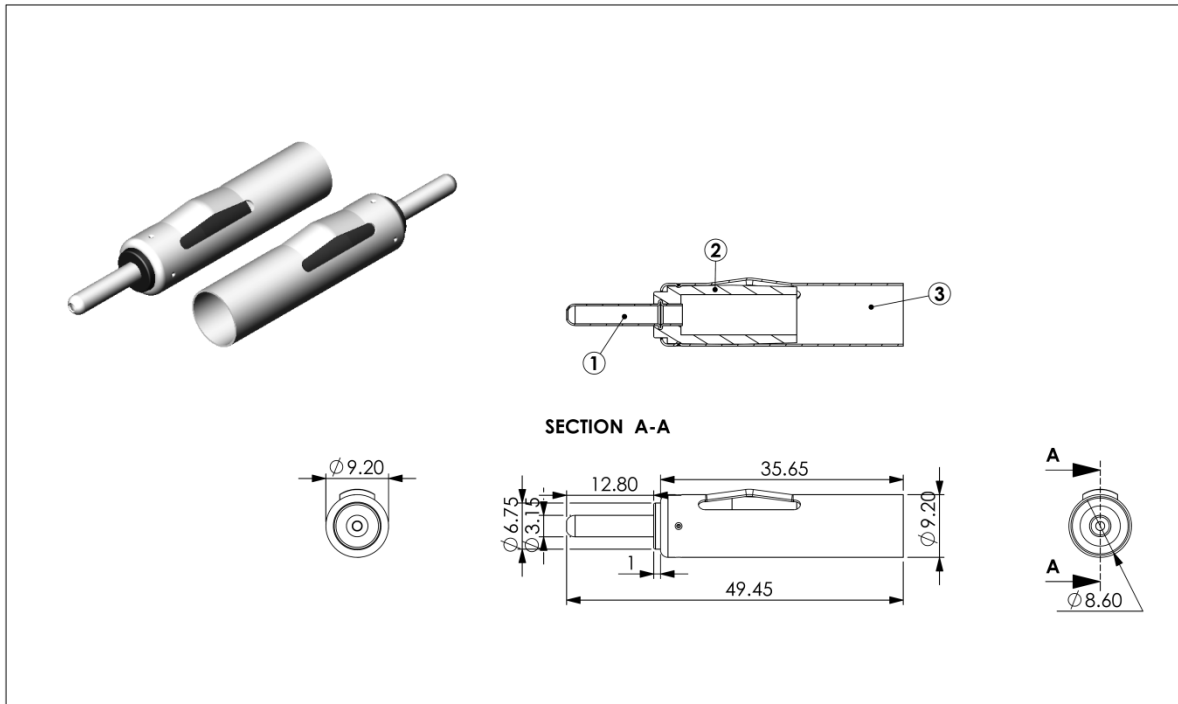

CH-0603 ANTENNA CABLE PLUG

• **MATERIALS :**
SHOWED AS THE DRAWING

• **SPECIFICATION :**

3	Shield Cover	Brass	Nickel Ptd.	1
2	Housing	ABS		1
1	Central Pin	Brass	Nickel Ptd.	1
No.	Description	Material	Treat	Q'ty
俞昌有限公司 YEU TSANG CO. LTD.		品名: ITEM :	ANTENNA CABLE PLUG	一般公差 X +/-0.25 .XX +/-0.10
料號: PART NO	CH-0603	圖號: DRW NO.		SHEET: 1 1
COPYRIGHT BY YEU TSANG		單位: unit:	mm	日期: date:
		比例: scale:	2 : 1	版本: version:
		繪圖: drwn by:	DanielShyr	核准: apprvd by:
				SkyShyr